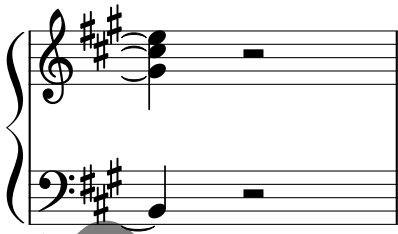

# Kid Ink ft. Starrah - No Strings

(♩ = 71)

Measures 1-5 of the piano accompaniment. The music is in 3/4 time with a key signature of two sharps (F# and C#). The right hand features a complex chordal texture with many beamed eighth notes, while the left hand plays a steady eighth-note bass line.

Measures 6-11 of the piano accompaniment. The musical texture continues with the same rhythmic and harmonic patterns as the first system.

Measures 12-19 of the piano accompaniment. The notation shows a continuation of the piece's rhythmic and harmonic structure.

Measures 20-27 of the piano accompaniment. The piece maintains its consistent 3/4 time signature and key signature.

Measures 28-35 of the piano accompaniment. The final system of the page shows the continuation of the piano accompaniment.